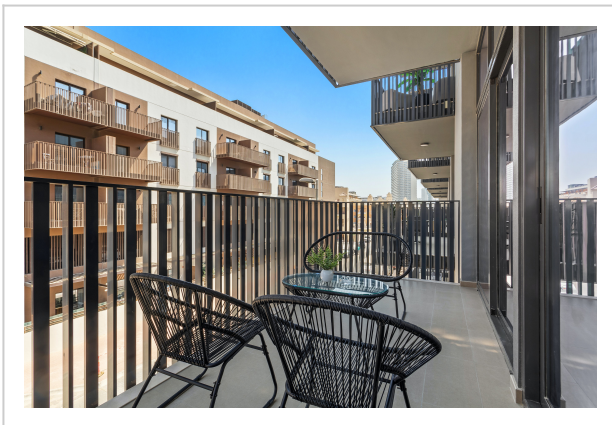

1 Bedroom Apartment Sweetest Devotion

Address: Sweetest Devotion

Bedrooms: 1 Bathrooms: 1

Sweetest Devotion

Situated in the Jumeirah Village Circle, far (but not too far) from the bustle of downtown, this modern apartment offers a peaceful stay in Dubai. Soak up every drop of the desert sun on the private balcony or nab a lounger by the communal pool. Work up an appetite in the on-site gym before checking out the eateries by the marina. If you've got some business to attend to, the desk in the bedroom makes remote working a piece of cake.