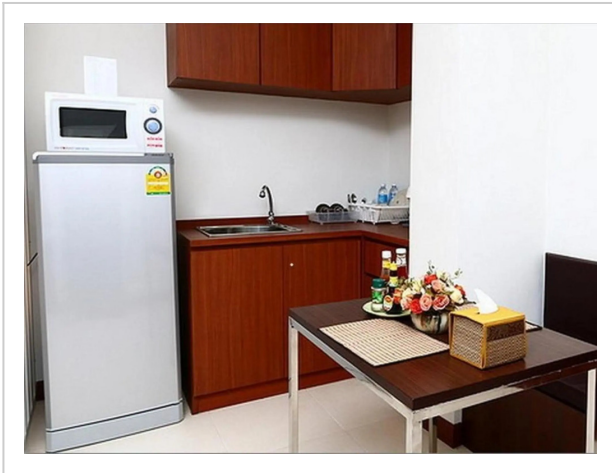

Smart Mansion--Other

Address: 8 Soi 164 Yek 3 Ramkhamhaeng Road, Bangkok

Bedrooms: 5

Location

«Smart Mansion» is located in Bangkok. This apartment hotel is located in 24 km from the city center. You can take a walk and explore the neighbourhood area of the apartment hotel — Terminal 21 Shopping Mall, CentralWorld Shopping Complex and Lumpini Park.

At the apartment hotel

Taste the local cuisine and have a rest in the restaurant. Want to be always on-line? Wi-Fi is available. Specially for tourists who travel by car, there's a parking zone. The following services are also available for the guests: a massage room. Guests who love doing sports will be able to enjoy a fitness