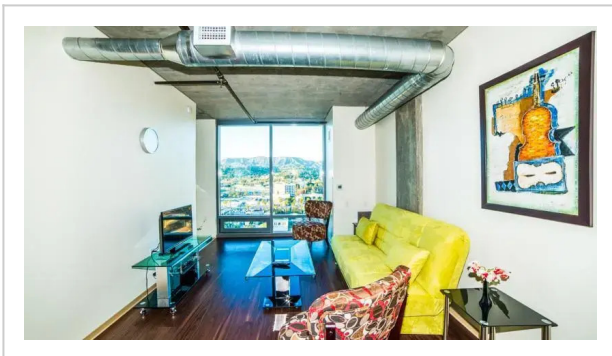

Hollywood Bardot, 1522 N. Gordon St., Los Angeles

Address: 1522 N. Gordon St., Los Angeles

Bedrooms: 5 Bathrooms: 2

Location

A great option for family vacation: apartment «Hollywood Bardot» is located in Los Angeles. This apartment is located in 9 km from the city center. You can take a walk and explore the neighbourhood area of the apartment. Places nearby: Sunset Gower & Sunset Bronson Studios, Museum of Death and Hollywood Palladium.