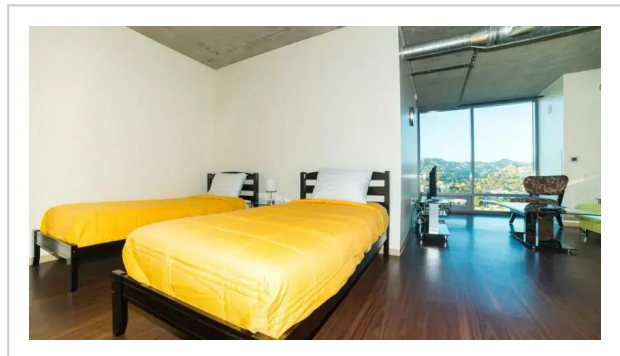

Hollywood Bardot, 1522 N. Gordon St., Los Angeles

Address: 1522 N. Gordon St., Los Angeles

Bedrooms: 5 Bathrooms: 2

Location

A great option for family vacation: apartment «Hollywood Bardot» is located in Los Angeles. This apartment is located in 9 km from the city center. You can take a walk and explore the neighbourhood area of the apartment. Places nearby: Sunset Gower & Sunset Bronson Studios, Museum of Death and Hollywood Palladium.