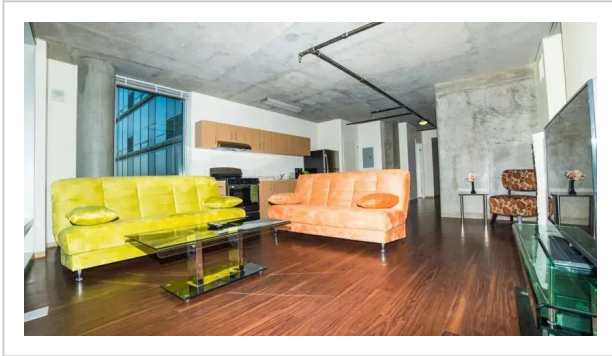

Hollywood Bardot, 1522 N. Gordon St., Los Angeles

Address: 1522 N. Gordon St., Los Angeles

Bedrooms: 5 Bathrooms: 2

Location

A great option for family vacation: apartment «Hollywood Bardot» is located in Los Angeles. This apartment is located in 9 km from the city center. You can take a walk and explore the neighbourhood area of the apartment. Places nearby: Sunset Gower & Sunset Bronson Studios, Museum of Death and Hollywood Palladium.