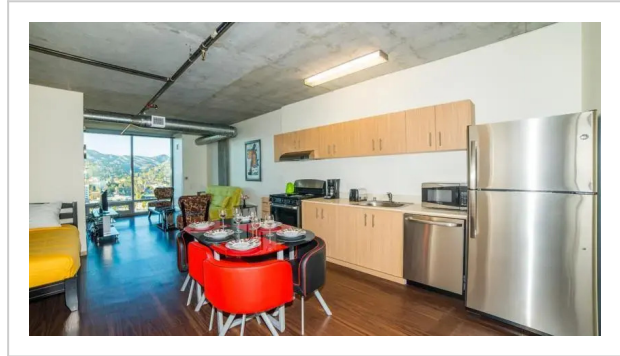

Hollywood Bardot, 1522 N. Gordon St., Los Angeles

Address: 1522 N. Gordon St., Los Angeles

Bedrooms: 5 Bathrooms: 2

Location

A great option for family vacation: apartment «Hollywood Bardot» is located in Los Angeles. This apartment is located in 9 km from the city center. You can take a walk and explore the neighbourhood area of the apartment. Places nearby: Sunset Gower & Sunset Bronson Studios, Museum of Death and Hollywood Palladium.