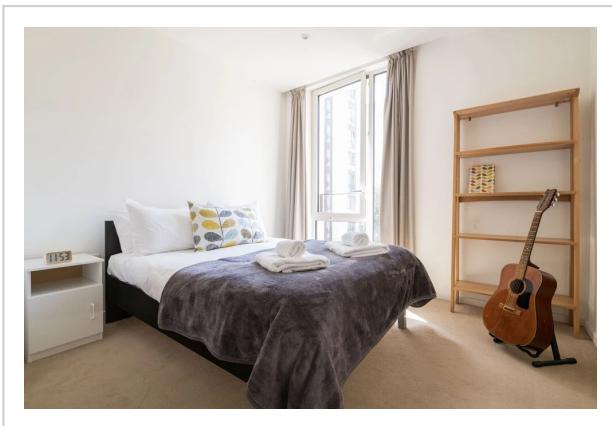

## Deluxe East London Home in the Olympic Village, Flat , Festive Mansions, London

**Address: Flat , Festive Mansions, London**

Bedrooms: 5 Bathrooms: 2

### Location

If you want to feel like you're at home no matter where you are, choose this — apartment «Deluxe East London Home in the Olympic Village» is located in London. This apartment is located in 9 km from the city center. You can take a walk and explore the neighbourhood area of the apartment. Places nearby: Lee Valley VeloPark, Aspers Casino and Olympic Hockey Centre.

## Room amenities

In the room, there is a shower and a TV. Please note that the listed services may not be available in all the rooms.

---