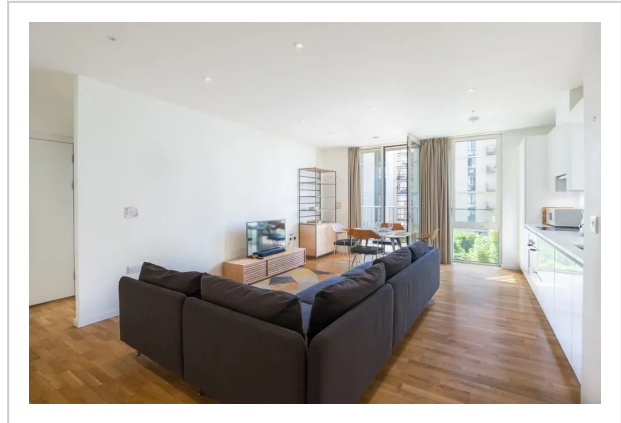

## Deluxe East London Home in the Olympic Village, Flat , Festive Mansions, London

**Address: Flat , Festive Mansions, London**

Bedrooms: 5 Bathrooms: 2

### Location

If you want to feel like you're at home no matter where you are, choose this — apartment «Deluxe East London Home in the Olympic Village» is located in London. This apartment is located in 9 km from the city center. You can take a walk and explore the neighbourhood area of the apartment. Places nearby: Lee Valley VeloPark, Aspers Casino and Olympic Hockey Centre.