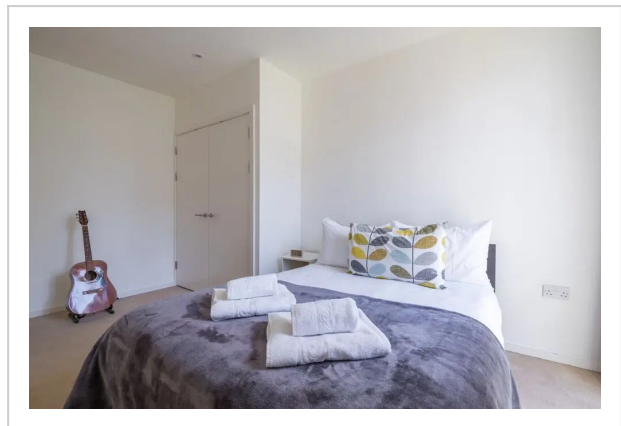

## Deluxe East London Home in the Olympic Village, Flat , Festive Mansions, London

**Address: Flat , Festive Mansions, London**

Bedrooms: 5 Bathrooms: 2

### Location

If you want to feel like you're at home no matter where you are, choose this — apartment «Deluxe East London Home in the Olympic Village» is located in London. This apartment is located in 9 km from the city center. You can take a walk and explore the neighbourhood area of the apartment. Places nearby: Lee Valley VeloPark, Aspers Casino and Olympic Hockey Centre.

### At the apartment

Want to be always on-line? Wi-Fi is available. Here, you can treat yourself with water procedures as there will be a pool. Accessibility: there is an elevator/lift. Additional services that the apartment offers to its guests: a laundry.

## Room amenities

In the room, there is a shower and a TV. Please note that the listed services may not be available in all the rooms.

---