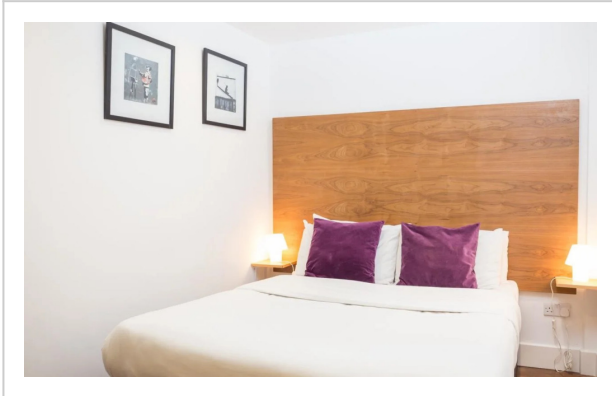

Native Camden--Standard Studio

Address: Camden Road; 376-380, London

Bathrooms: 2

Location

Looking for a home comfort: apartment «Native Camden» is located in London. This apartment is located in 5 km from the city center. You can take a walk and explore the neighbourhood area of the apartment — Caledonian Road, Canteloves Gardens and O2 Forum Kentish Town.