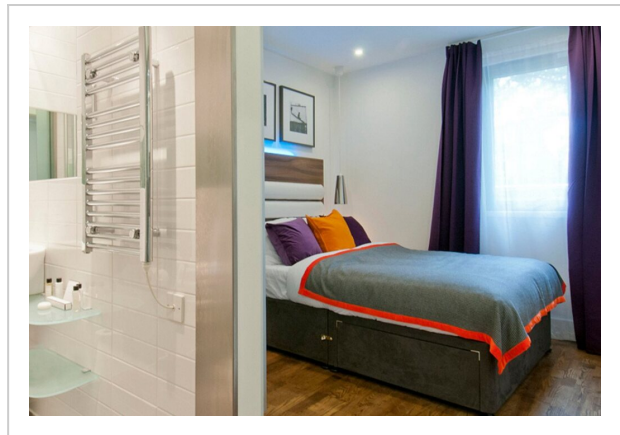

Native Camden--Standard Studio

Address: Camden Road; 376-380, London

Bathrooms: 2

Location

Looking for a home comfort: apartment «Native Camden» is located in London. This apartment is located in 5 km from the city center. You can take a walk and explore the neighbourhood area of the apartment — Caledonian Road, Canteloves Gardens and O2 Forum Kentish Town.