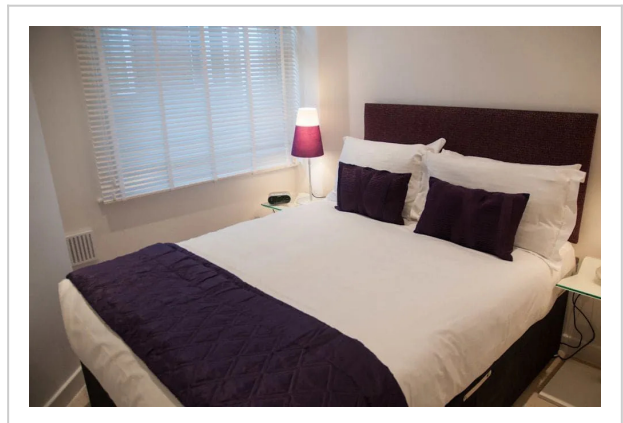

Clarendon Serviced Apartments - Wellington Street-- Apartment

Address: 36a Wellington St, London WC2E 7BD, UK, London

Bathrooms: 2

Location

A perfect fit for a big group of travellers: apartment «Clarendon Serviced Apartments - Wellington

Street» is located in London. This apartment is located in walking distance from the city center. You can take a walk and explore the neighbourhood area of the apartment. Places nearby: Duchess Theatre, Vertical Chill and Aldwych Theatre.