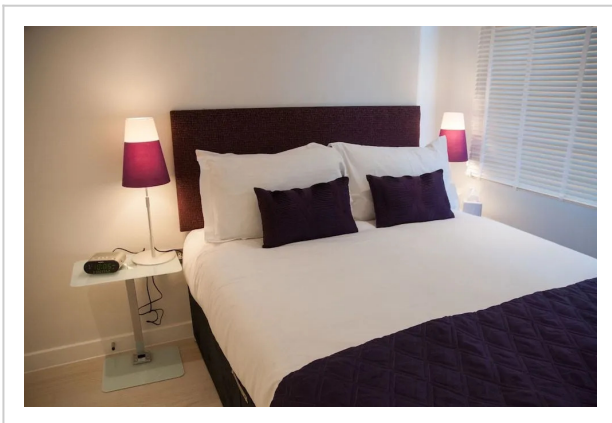

Clarendon Serviced Apartments - Wellington Street-- Apartment

Address: 36a Wellington St, London WC2E 7BD, UK, London

Bathrooms: 2

Location

A perfect fit for a big group of travellers: apartment «Clarendon Serviced Apartments - Wellington

Street» is located in London. This apartment is located in walking distance from the city center. You can take a walk and explore the neighbourhood area of the apartment. Places nearby: Duchess Theatre, Vertical Chill and Aldwych Theatre.