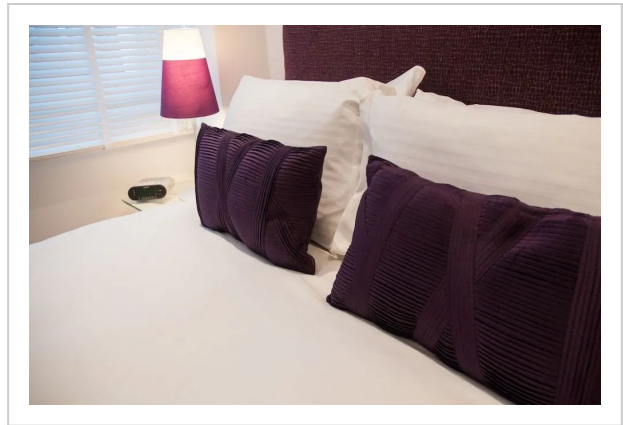

Clarendon Serviced Apartments - Wellington Street-- Apartment

Address: 36a Wellington St, London WC2E 7BD, UK, London

Bathrooms: 2

Location

A perfect fit for a big group of travellers: apartment «Clarendon Serviced Apartments - Wellington

Street» is located in London. This apartment is located in walking distance from the city center. You can take a walk and explore the neighbourhood area of the apartment. Places nearby: Duchess Theatre, Vertical Chill and Aldwych Theatre.